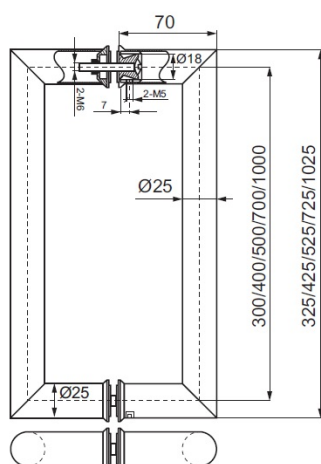

## Description:

Door Handle "Rhine" SS304 Brushed,  $\varnothing 25 \times 425$ mm, cc 400mm, 8-12mm Glass Thickness, Bore:  $\varnothing 8$ mm

## Item number:

17.87.036-0

Units	Box	Carton	HS Code	Barcode
Pair	1	10	8302415000	 5704866461856